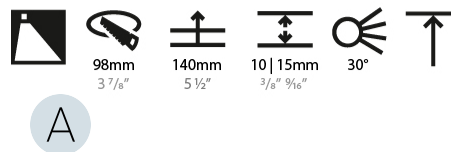

1. To build a product code in our configurator select the specify button on the base model # product page
2. To build a manual product code on this datasheet choose from the options listed below in blue font and add the suffix to the base model #

GENERAL

Series: Bioniq
Subseries: Bioniq Round Wallwash
Brand: Prolicht
Division: Architectural
Mounting Type: Recessed
Mounting Location: Ceiling
Subcategory: Downlight

PHYSICAL

Shape: Round
Diameter (mm): 107
Diameter (in): 4 3/16
Height (mm): 118
Height (in): 4 5/8
Ceiling Thickness (mm): 10 / 12.5 / 15
Ceiling Thickness (in): 3/8 or 1/2 or 9/16
Min. Recessing Depth (mm): 140
Min. Recessing Depth (in): 5 1/2
Light Distribution: Adjustable / Asymmetric
Weight (kg): 0.456
Weight (lbs): 1
Fixture Finish: Chrome
Fixture Material: Aluminum Die Cast
Cut-out Measurements: 98mm / 3 7/8"

ELECTRICAL

Lamp Type: LED (Zhaga Standard)
Total Output Wattage (W): 15
Dimming: Dali Dimming
Driver Included: No
Driver Location: Recessed Housing
Driver Type: Constant Current - 120Vac
Housing: See components
Input Voltage (V): 120
Constant Current (MA): 350

LED

Number of LEDs: 1
Color Temperature (°K): Warm Dim
Max. Delivered Lumen (lm): 910
Nominal Lumen (lm): 1140
CRI: >90 CRI
Lamp Life (hrs): 50000

OPTICAL

Reflector: 20 / 40 / 60

RATINGS AND CERTIFICATIONS

Certified By: Certified for North American Standards
IP rating: IP20