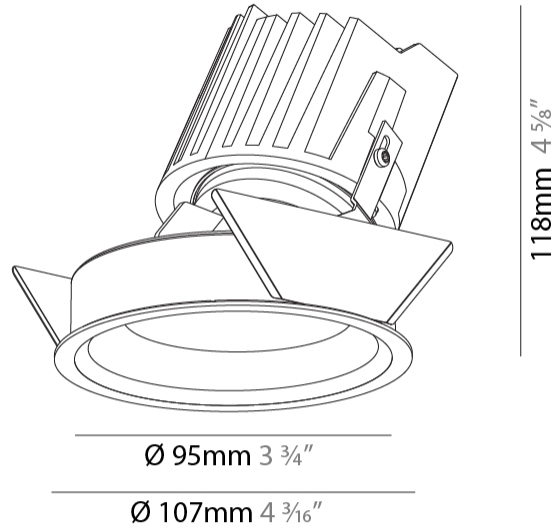

GENERAL

Series: Bioniq
Subseries: Bioniq Round Wallwash
Brand: Prolicht
Division: Architectural
Mounting Type: Recessed
Mounting Location: Ceiling
Subcategory: Downlight

PHYSICAL

Shape: Round
Diameter (mm): 107
Diameter (in): 4 3/16
Height (mm): 118
Height (in): 4 5/8
Ceiling Thickness (mm): 10 / 12.5 / 15
Ceiling Thickness (in): 3/8 or 1/2 or 9/16
Min. Recessing Depth (mm): 140
Min. Recessing Depth (in): 5 1/2
Light Distribution: Adjustable / Asymmetric
Weight (kg): 0.456
Weight (lbs): 1
Fixture Finish: SSR / BKV / CWI / CRY / HAB / UFT / ITA / RUA / FTG / MYG / LOD / PUS / FRO / FUP / KIA / POP / BLS / SPG / MEY / GOH / GUM / CHC / COM / ABZ / JAG / OBR / MOS / ROR
Fixture Material: Aluminum Die Cast
Cut-out Measurements: 98mm / 3 7/8"

ELECTRICAL

Lamp Type: LED (Zhaga Standard)
Total Output Wattage (W): 15
Dimming: Dali Dimming
Driver Included: No
Driver Location: Recessed Housing
Driver Type: Constant Current - 120Vac
Housing: See components
Input Voltage (V): 120
Constant Current (MA): 350

LED

Number of LEDs: 1
Color Temperature (°K): Warm Dim
Max. Delivered Lumen (lm): 850
Nominal Lumen (lm): 1140
CRI: >90 CRI
Lamp Life (hrs): 50000

OPTICAL

Reflector: 20 / 40 / 60
Adjustability: Fixed

RATINGS AND CERTIFICATIONS

Certified By: Certified for North American Standards
IP rating: IP20